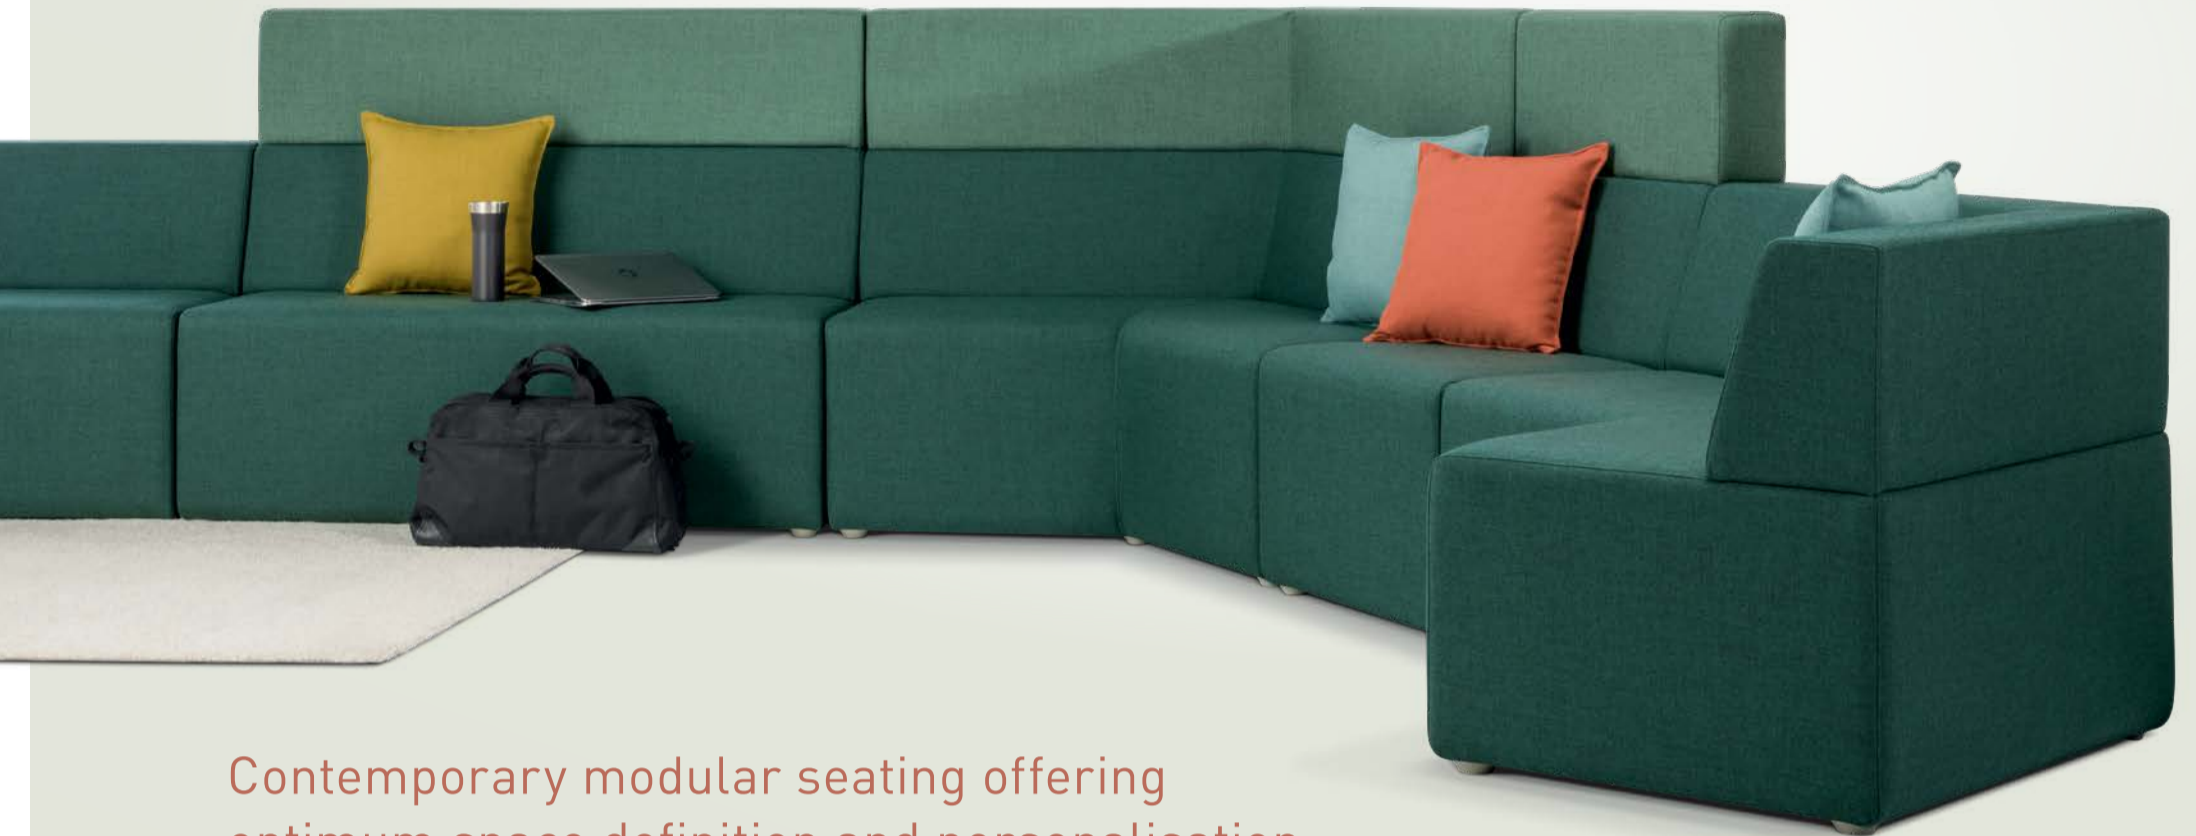

SEATTLE PLUS

MODULAR SEATING

EDEN

Contemporary modular seating offering optimum space definition and personalisation.

MAKE A

SPACE

DIVIDE A

SPACE

SEATTLE PLUS

MODULAR SEATING

Seattle Plus is made in New Zealand of sustainable pine timber and high-resilience foam upholstery. Its robust construction is subtly contoured to provide support. The eight versatile modules provide endless possibilities to create and define breakout, collaborative, education, and community spaces.

WIDE CORNER

SINGLE

2-SEATER

CORNER

HIGH BACK WIDE CORNER

HIGH BACK SINGLE

HIGH BACK 2-SEATER

HIGH BACK CORNER

Seattle Plus is featured here in Sumi Kama and Sumi Seto, high-durability wool fabric. Seattle Plus is upholstered to order in the fabric of your choice.

10YR

10-YEAR WARRANTY

140KG

RECOMMENDED MAXIMUM USER WEIGHT