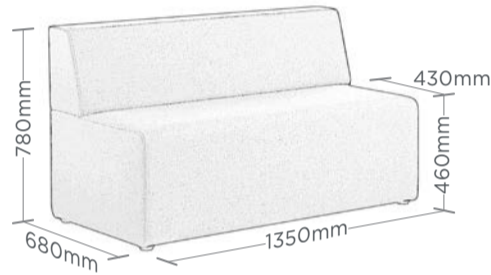

SEATTLE PLUS

MODULAR SEATING

Seattle Plus is made in New Zealand of sustainable pine timber and high-resilience foam upholstery. Its robust construction is subtly contoured to provide support. The eight versatile modules provide endless possibilities to create and define breakout, collaborative, education, and community spaces.

WIDE CORNER

SINGLE

2-SEATER

CORNER

HIGH BACK WIDE CORNER

HIGH BACK SINGLE

HIGH BACK 2-SEATER

HIGH BACK CORNER