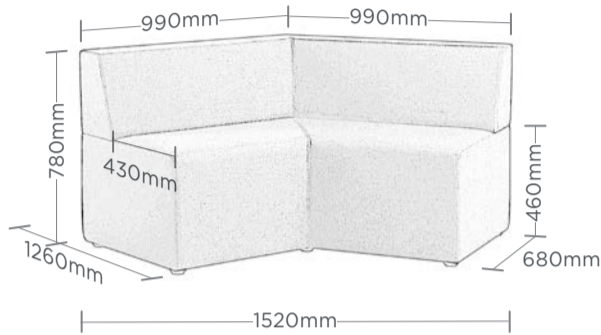

SEATTLE PLUS

MODULAR SEATING

Seattle Plus is made in New Zealand of sustainable pine timber and high-resilience foam upholstery. Its robust construction is subtly contoured to provide support. The eight versatile modules provide endless possibilities to create and define breakout, collaborative, education, and community spaces.

WIDE CORNER

SINGLE

2-SEATER

CORNER

HIGH BACK WIDE CORNER

HIGH BACK SINGLE

HIGH BACK 2-SEATER

HIGH BACK CORNER