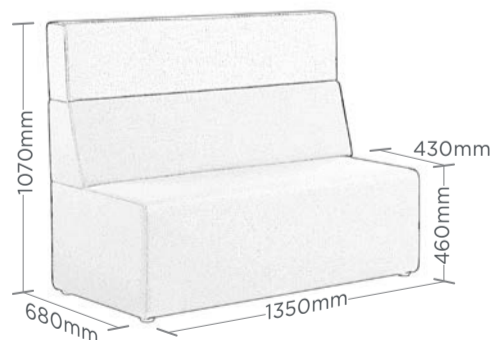

WIDE CORNER

SINGLE

2-SEATER

CORNER

HIGH BACK WIDE CORNER

HIGH BACK SINGLE

HIGH BACK 2-SEATER

HIGH BACK CORNER

Seattle Plus is featured here in Sumi Kama and Sumi Seto, high-durability wool fabric. Seattle Plus is upholstered to order in the fabric of your choice.

10YR

10-YEAR WARRANTY

140KG

RECOMMENDED MAXIMUM USER WEIGHT