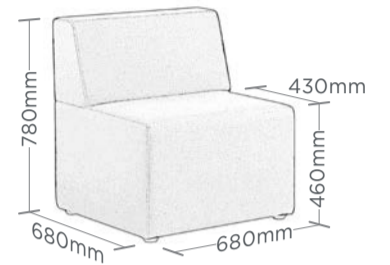

SEATTLE PLUS

MODULAR SEATING

Seattle Plus is made in New Zealand of sustainable pine timber and high-resilience foam upholstery. Its robust construction is subtly contoured to provide support. The eight versatile modules provide endless possibilities to create and define breakout, collaborative, education, and community spaces.

WIDE CORNER

SINGLE

2-SEATER

CORNER

HIGH BACK WIDE CORNER

HIGH BACK SINGLE

HIGH BACK 2-SEATER

HIGH BACK CORNER